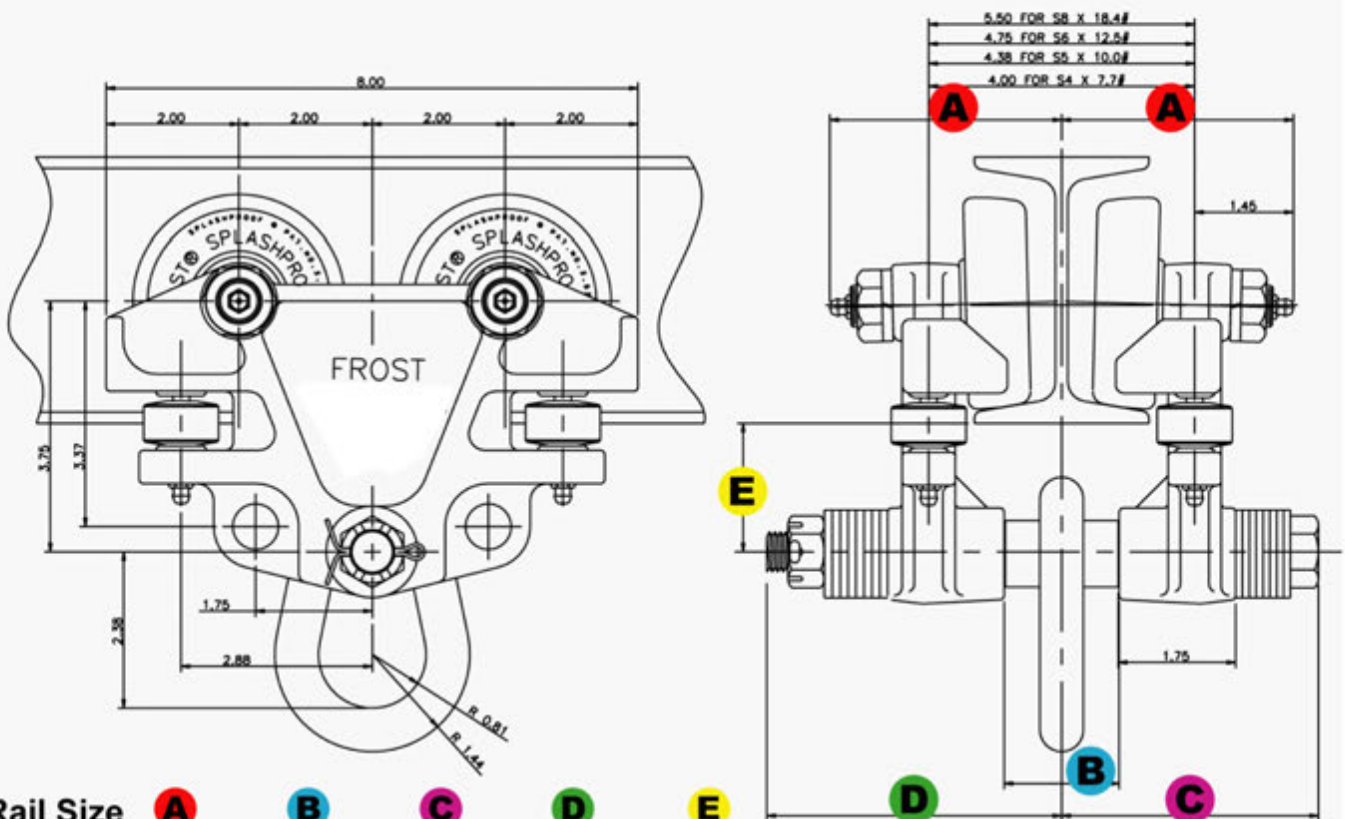

Features:

- Steel Guide Wheels and Hardware
- Precision Steel Wheel Design for Low Friction with Deep Ball Races for Thrust Capability
- Tight Turn Radius 24"
- Adaptable to Different Sized I-Beams
- Extended End Flange for Safety
- Rugged Electroplated Cast Iron Construction
- Bolted Style Wheel for Fast and Easy Replacement
- Splashproof® Seals for Contaminated Environments
- Relube Provision for Wheels and Side Guide Rollers
- Can be used in straight or curved monorail conveyor systems

SPECIFICATIONS

1 ton Hand Pushed Trolley

Frost part number: 0601400

Physical description & Technical Specifications:

Weight: 20 lbs (9.1 kg)

Fits I beam Vertical Heights: 4" (10.16 cm),
5" (12.7 cm), 6" (15.24 cm) and 8" (20.32 cm)

Fits I beam Horizontal Width 2" (5.08cm)
to 8.5" (21.6 cm)

Minimum Curve Radius: 24" (60.96 cm)

Mounting Diameter: 1.44" (3.66 cm)

Rail Size	A	B	C	D	E
4"	3.45"	1.70"	3.75"	4.64"	1.91"
5"	3.64"	2.08"	3.75"	4.64"	1.89"
6"	3.83"	2.47"	3.75"	4.64"	1.87"
8"	4.22"	3.22"	3.75"	4.64"	1.84"