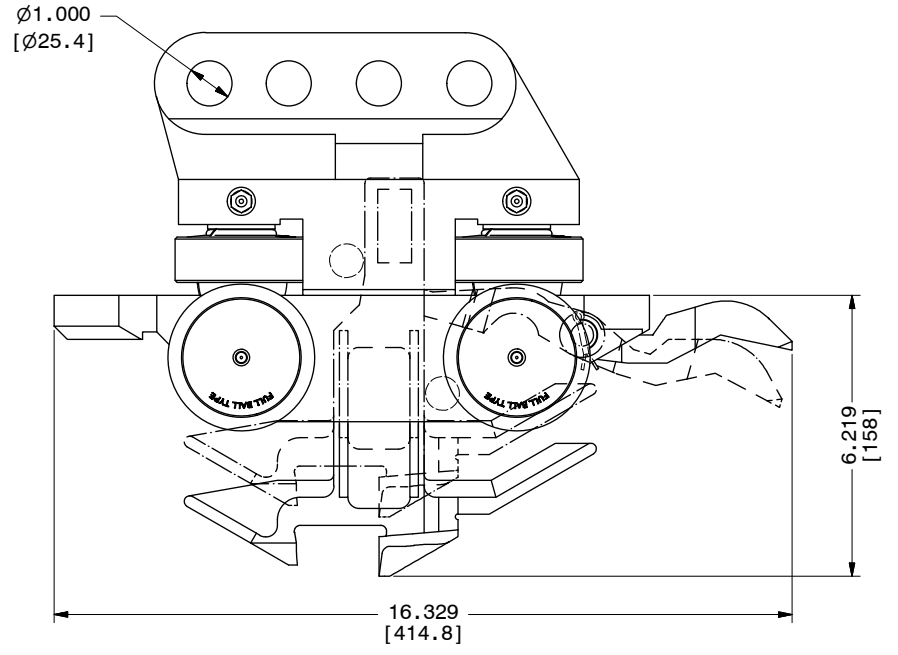

# Frost 157 Series are Compatible with WEBB 4" Systems

4" Leading Trolley

Frost part number 1570000.

4" Trailing Free Trolley\*\*

Frost part number 1571000. \*\* Can be utilized as an intermediate trolley if needed.