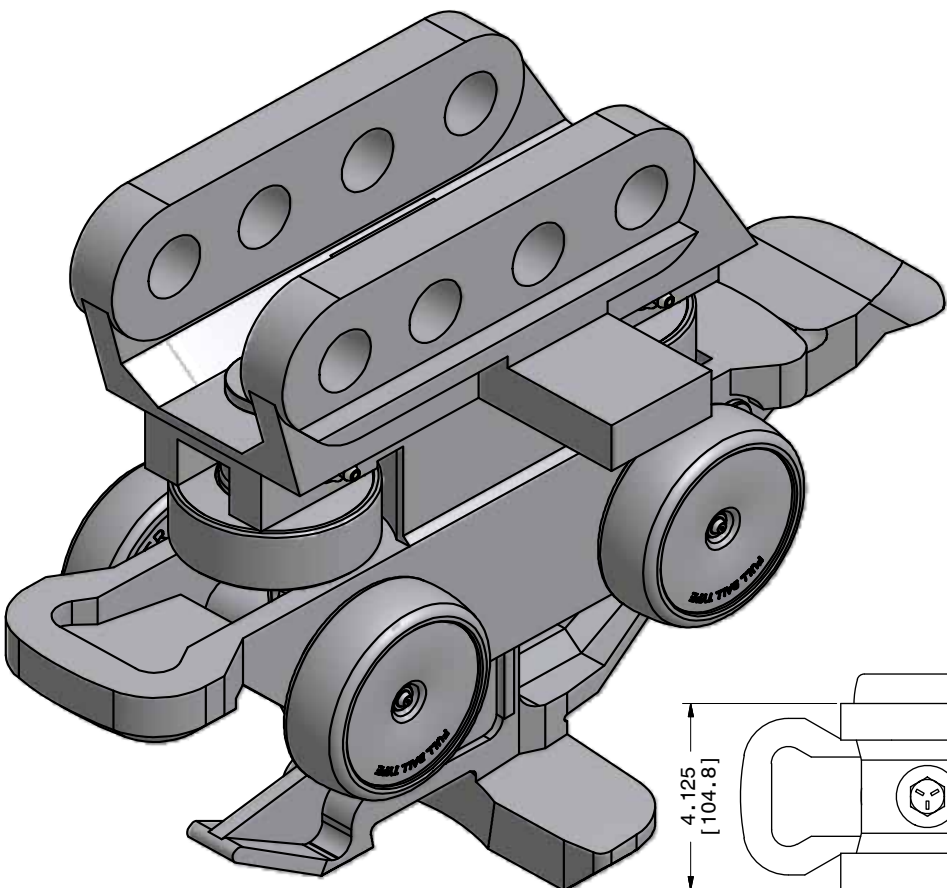

Frost 157 Series are Compatible with WEBB 4" Systems

4" Leading Trolley