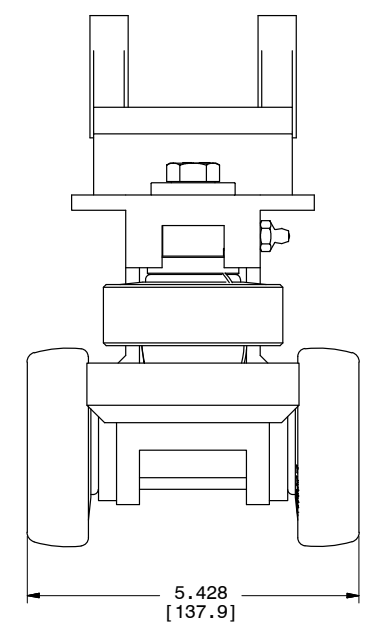

# Frost 157 Series are Compatible with WEBB 4" Systems

4" Leading Trolley

Frost part number 1570000.

4" Trailing Free Trolley\*\*

Frost part number 1571000. \*\* Can be utilized as an intermediate trolley if needed.