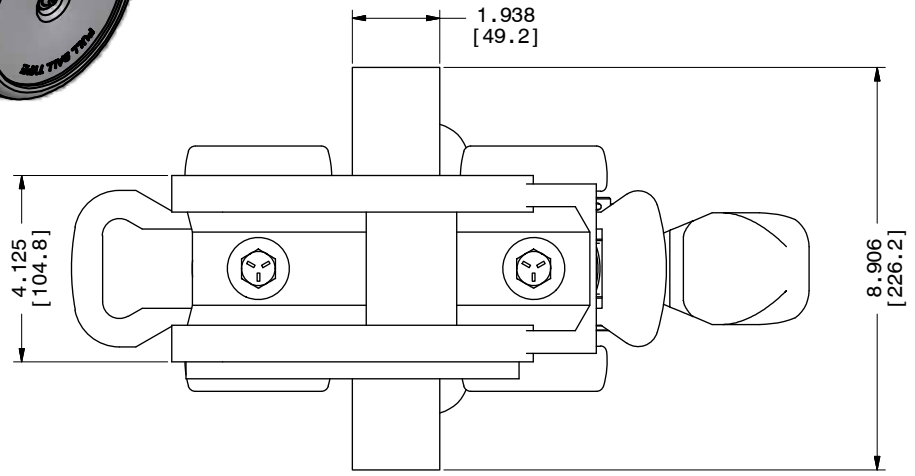

Frost 157 Series are Compatible with WEBB 4" Systems