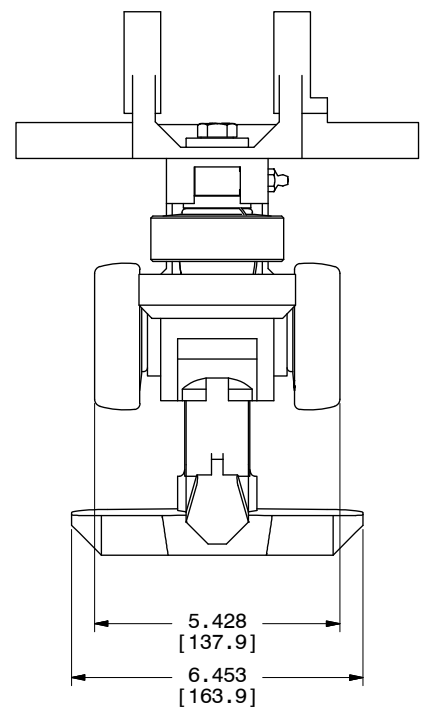

# Frost 157 Series

Specifications			
4" Inverted Conveyor*			
Up to 5,000 Pounds Capacity			
Standard Horizontal Turn Radius	24"		
Standard Horizontal Turn Angles	30°, 60°, and 90°		
Standard Vertical Curve Radius	144"		
Standard Vertical Angle	30°		
Load Capacity			
	Single Trolley	Two Trolleys	Three Trolleys
4" Inverted	2,500	5,000	5,000

# Frost 157 Series are Compatible with WEBB 4" Systems

4" Leading Trolley

Frost part number 1570000.

4" Trailing Free Trolley\*\*

Frost part number 1571000. \*\* Can be utilized as an intermediate trolley if needed.