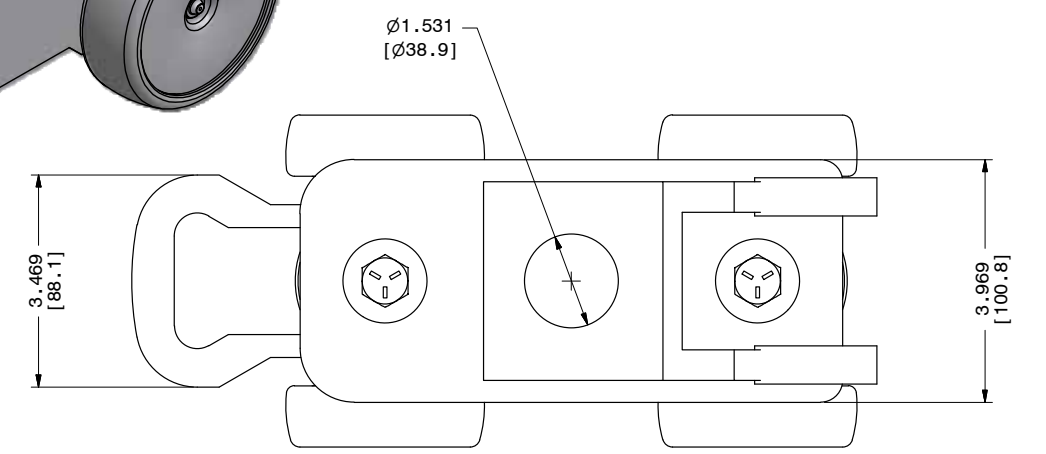

# Frost 157 Series are Compatible with WEBB 4" Systems

4" Leading Trolley

Frost part number 1570000.

4" Trailing Free Trolley\*\*

Frost part number 1571000. \*\* Can be utilized as an intermediate trolley if needed.