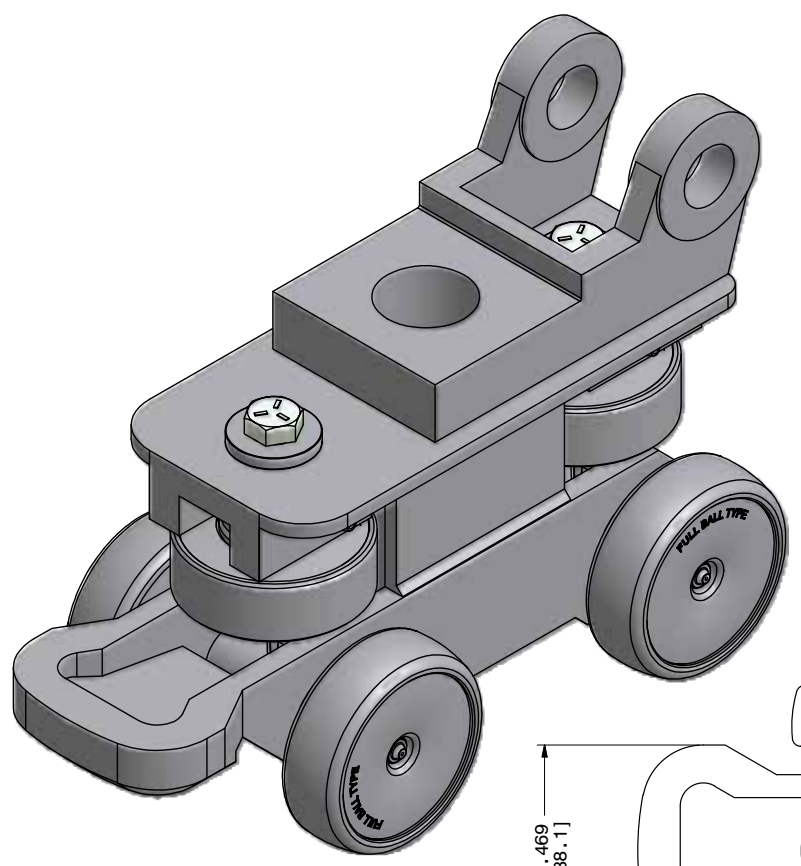

# Frost 157 Series are Compatible with WEBB 4" Systems

4" Leading Trolley

Frost part number 1570000.

4" Trailing Free Trolley\*\*

Frost part number 1571000. \*\* Can be utilized as an intermediate trolley if needed.